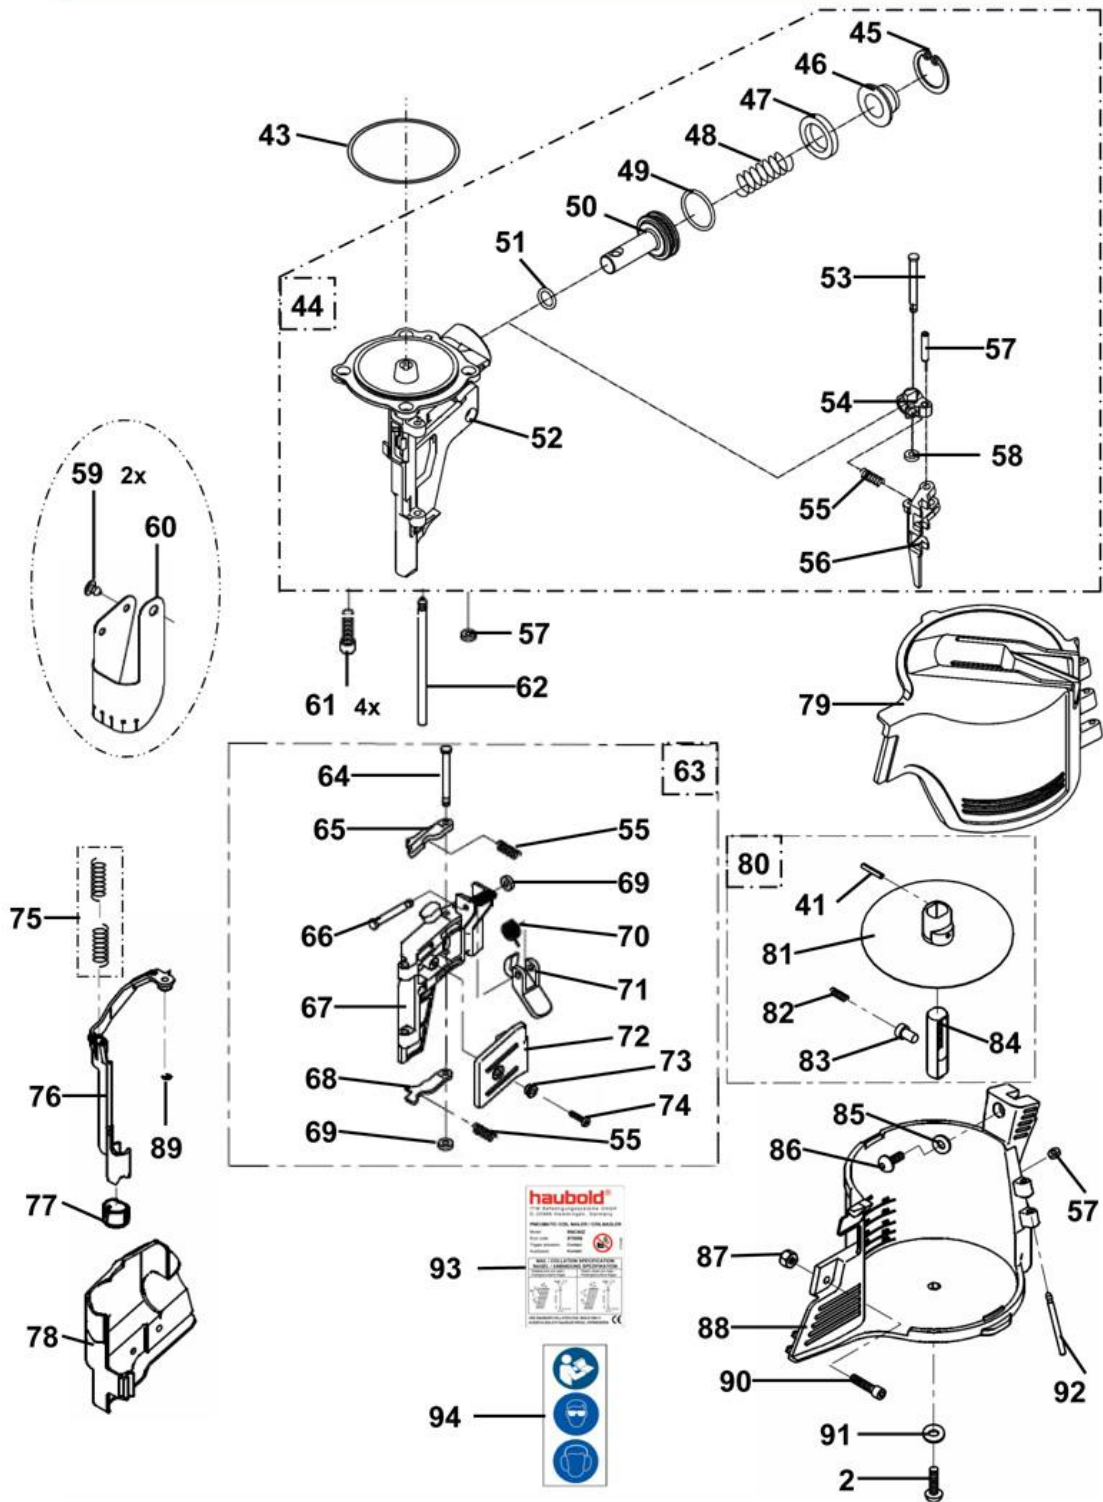

haubold®

RNC 90 Z

No.	Code	Name	No.	Code	Name
1	617370	CAP ASSEMBLY	51	617387	O-RING
2	613071	SCREW	52	575684	NOSE
3	574394	FRONT BRACKET	53	617388	STEPED PIN
4	617367	EXHAUST COVER	54	617434	SET BLOCK
5	617376	SCREW	55	617389	SPRING
6	613008	SPRING	56	617432	FEED PAWL
7	613009	WASHER	57	617433	ROLLED PIN
8	613010	O-RING	58	613034	RETAIN RUBBER
9	613011	PISTON HEAD VALVE	59	613064	RUBBER INSERT
10	613012	O-RING	60	617439	DUST COVER
11	613013	SEAL	61	575679	SCREW
12	613014	PLAIN WASHER	62	617379	STEPPED PIN
13	617369	PISTON STOPPER	63	617437	DOOR ASSEMBLY
14	574680	CYLINDER PRESSURE RING	64	617390	STEPPED PIN
15	613016	O-RING	65	617391	RATCHER
16	617425	DRIVER ASSEMBLY	66	617392	STEPPED PIN
17	617371	CYLINDER	67	617436	DOOR
18	575677	O-RING	68	617393	CHECK PAWL
19	613114	CYLINDER RING	69	613047	RETAIN RUBBER
20	617372	COLLAR	70	617394	SPRING
21	575678	O-RING	71	617397	DOOR LOCK
22	574403	GASKET	72	617398	DOOR COVER
23	617373	BODY ASSEMBLY	73	617399	INSERT SEAT
24	613025	O-RING	74	617438	SCREW
25	617374	BUMPER	75	575644	SPRING SET
26	575642	LOGO LABEL	76	617426	SAFETY LEVER
27	613031	ROLLED PIN		575643	FLAT SAFETY LEVER
28	574402	GASKET	77	617375	FLAT RUBBER PAD
29	574401	COVER		574681	SHARP RUBBER PAD
30	574400	SCREW	78	617380	NOSE COVER
31	613617	AIR PLUG	79	617424	MAGAZINE COVER
32	613124	SWITCH ASSEMBLY	80	617400	NAIL ADJ. SUPPORT ASSEMBLY
33	617410	CONTACT TRIGGER	81	613066	NAIL SUPPORT
	575601	SEQUENTIAL TRIGGER SET	82	613067	SPRING
34	613053	SPRING	83	613068	SET SHAFT
35	617412	TRIP GUIDE	84	617403	SLIDE ROD
36	617413	SET SHAFT	85	613433	FLAT WASHER
37	617415	CONTACT TRIP BLOCK	86	574428	SCREW
38	617416	ADJ. BOLT	87	617404	LOCK NUT
39	617419	O-RING	88	617405	MAGAZINE
40	617420	ADJ. WHEEL	89	613060	E-RING
41	617417	ROLLED PIN	90	617406	SCREW
42	617402	ROLLED PIN	91	617409	FLAT WASHER
43	613027	O-RING	92	617422	STEPPED PIN
44	575683	NOSE ASSEMBLY	93	575598	MODEL LABEL CONTACT
45	617381	C-RING		575597	MODEL LABEL SEQUENTIAL
46	617382	SPRING COLLAR	94	575599	WARNING LABEL
47	617383	FEED PISTON STOP			
48	617384	SPRING			
49	617385	O-RING			
50	617386	FEED PISTON			