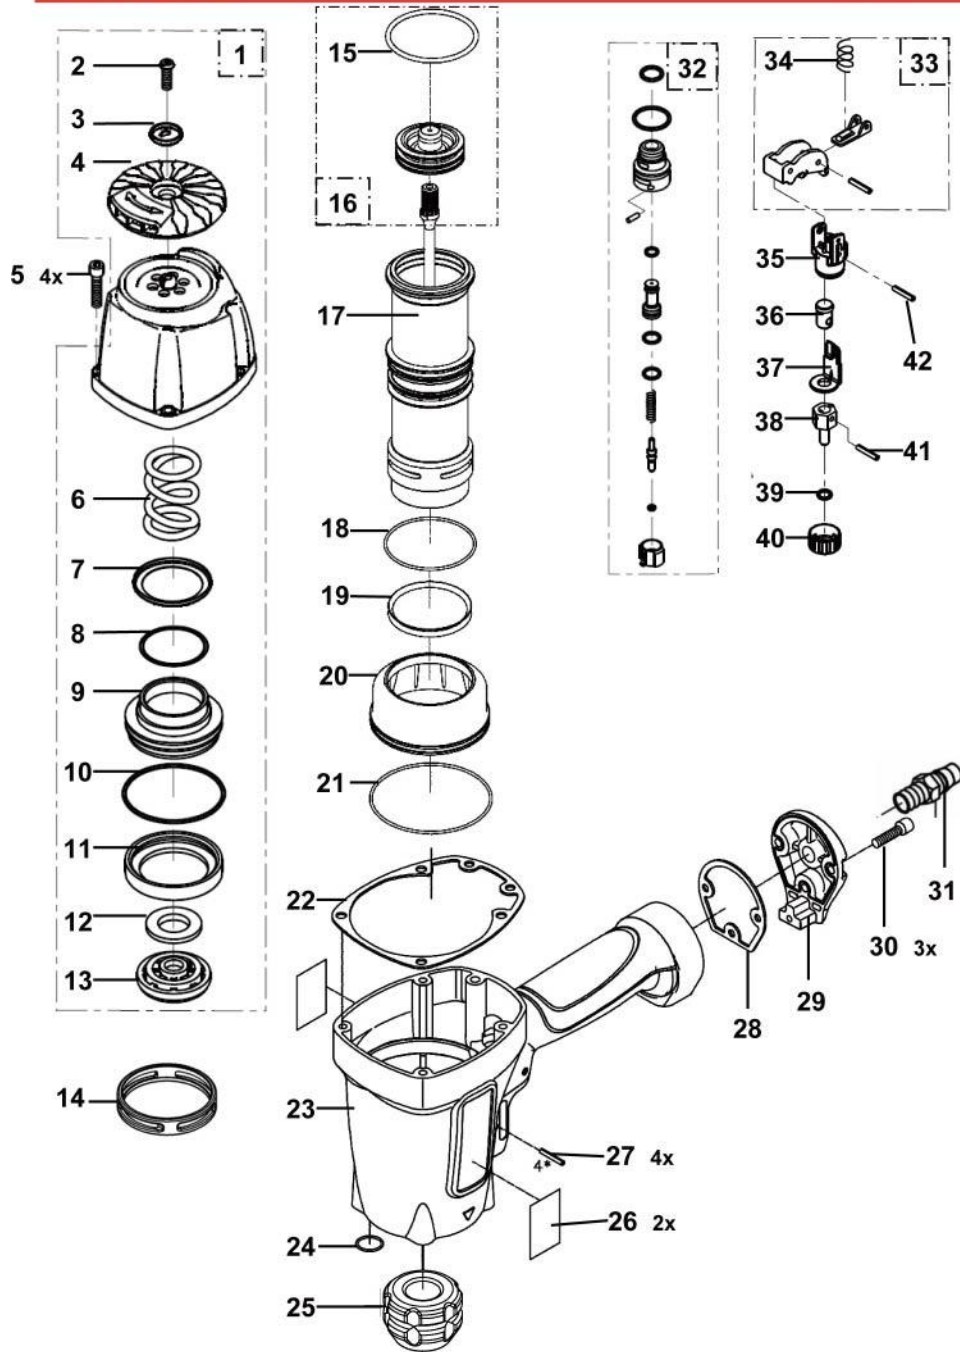

haubold®

RNC 90 Z

No.	Code	Name	No.	Code	Name
1	617370	CAP ASSEMBLY	51	617387	O-RING
2	613071	SCREW	52	575684	NOSE
3	574394	FRONT BRACKET	53	617388	STEPED PIN
4	617367	EXHAUST COVER	54	617434	SET BLOCK
5	617376	SCREW	55	617389	SPRING
6	613008	SPRING	56	617432	FEED PAWL
7	613009	WASHER	57	617433	ROLLED PIN
8	613010	O-RING	58	613034	RETAIN RUBBER
9	613011	PISTON HEAD VALVE	59	613064	RUBBER INSERT
10	613012	O-RING	60	617439	DUST COVER
11	613013	SEAL	61	575679	SCREW
12	613014	PLAIN WASHER	62	617379	STEPPED PIN
13	617369	PISTON STOPPER	63	617437	DOOR ASSEMBLY
14	574680	CYLINDER PRESSURE RING	64	617390	STEPPED PIN
15	613016	O-RING	65	617391	RATCHER
16	617425	DRIVER ASSEMBLY	66	617392	STEPPED PIN
17	617371	CYLINDER	67	617436	DOOR
18	575677	O-RING	68	617393	CHECK PAWL
19	613114	CYLINDER RING	69	613047	RETAIN RUBBER
20	617372	COLLAR	70	617394	SPRING
21	575678	O-RING	71	617397	DOOR LOCK
22	574403	GASKET	72	617398	DOOR COVER
23	617373	BODY ASSEMBLY	73	617399	INSERT SEAT
24	613025	O-RING	74	617438	SCREW
25	617374	BUMPER	75	575644	SPRING SET
26	575642	LOGO LABEL	76	617426	SAFETY LEVER
27	613031	ROLLED PIN		575643	FLAT SAFETY LEVER
28	574402	GASKET	77	617375	FLAT RUBBER PAD
29	574401	COVER		574681	SHARP RUBBER PAD
30	574400	SCREW	78	617380	NOSE COVER
31	613617	AIR PLUG	79	617424	MAGAZINE COVER
32	613124	SWITCH ASSEMBLY	80	617400	NAIL ADJ. SUPPORT ASSEMBLY
33	617410	CONTACT TRIGGER	81	613066	NAIL SUPPORT
	575601	SEQUENTIAL TRIGGER SET	82	613067	SPRING
34	613053	SPRING	83	613068	SET SHAFT
35	617412	TRIP GUIDE	84	617403	SLIDE ROD
36	617413	SET SHAFT	85	613433	FLAT WASHER
37	617415	CONTACT TRIP BLOCK	86	574428	SCREW
38	617416	ADJ. BOLT	87	617404	LOCK NUT
39	617419	O-RING	88	617405	MAGAZINE
40	617420	ADJ. WHEEL	89	613060	E-RING
41	617417	ROLLED PIN	90	617406	SCREW
42	617402	ROLLED PIN	91	617409	FLAT WASHER
43	613027	O-RING	92	617422	STEPPED PIN
44	575683	NOSE ASSEMBLY	93	575598	MODEL LABEL CONTACT
45	617381	C-RING		575597	MODEL LABEL SEQUENTIAL
46	617382	SPRING COLLAR	94	575599	WARNING LABEL
47	617383	FEED PISTON STOP			
48	617384	SPRING			
49	617385	O-RING			
50	617386	FEED PISTON			